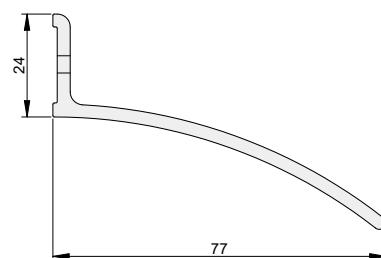

RG 7721

- / overhead rain drip guard
- / channels rain water from entrance doors
- / suitable for single and double leaf doors

TECHNICAL DATA

Application	at the head of external doors
Material	aluminum, anodized

DIMENSIONS

Standard lengths	1000, 1250, 2250, 2500, 3000 mm
Maximum lengths	3.000 mm
Can be shortened by	any length

FIXING

Fixing	screw fixed to the wall above the door
--------	--

COLORS

Silver anodized

ART.NO.